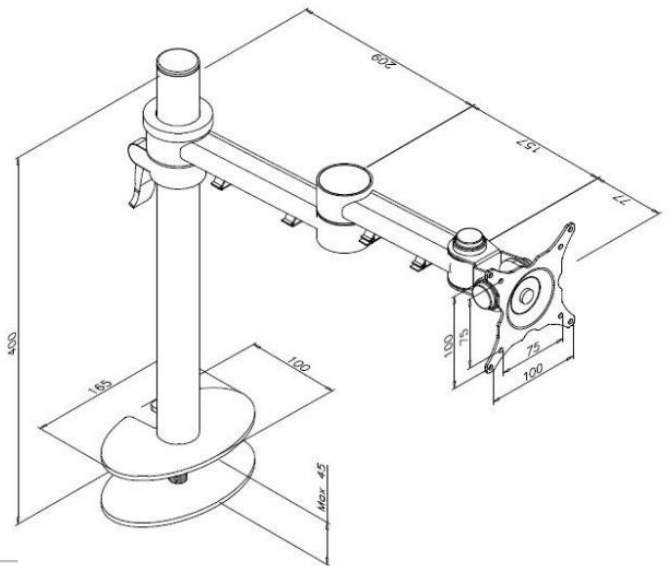

Stream dual beam arm – through-desk

Product Specification

Product code	STREAMCOMB02W - White
Weight capacity	20kg
Max forward extension	440mm
VESA	75mm & 100mm VESA compliant
Maximum Screen Size	36"
Movement	Height adjustment, tilt, swivel, rotation and reach
Height adjustment	Max height adjustment 275mm
Tilt	85 degrees up / 85 degrees down (170 degrees total)

Additional Information

2 beam manual height adjustable with M16 through-desk fixing

Cable management

Colour options available:

Silver – STREAMCOMB02 - RAL code 9006

White – STREAMCOMB02W - RAL code 9010

Black – STREAMCOMB02B - RAL code 9005